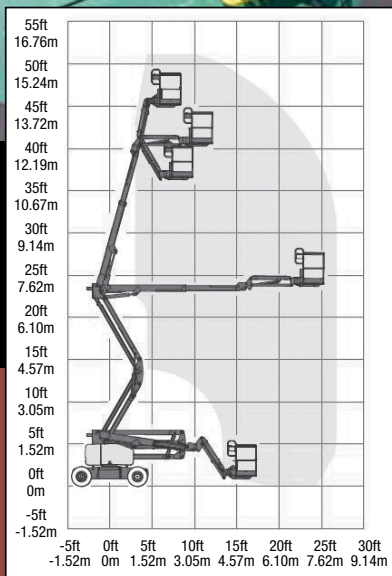

BATTERY BOOM

Genie Z-45/25J BI-ENERGY

IDEAL FOR

- Indoor/outdoor applications
- Construction sites
- Shopping centres
- Factory maintenance

GENIE Z-45/25J BI-ENERGY

Specification	Metric	Imperial
Working Height	15.77m	51ft 9in
Platform Height	13.94m	45ft 9in
Max Outreach	7.64m	25ft 1in
Up and Over Clearance	7.03m	23ft 1in
Safe Working Load (SWL)	227kg	500lb
Length (Stowed)	6.83m	22ft 5in
Width	1.80m	5ft 11in
Height (Stowed)	2.00m	6ft 7in
Weight	7,630kg	16,824lb
Power Source	Bi-Energy	
Gradeability	17°