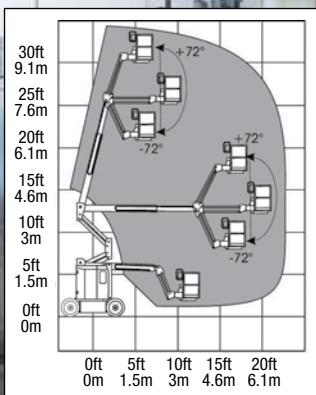

BATTERY BOOM

Genie Z-30/20N

IDEAL FOR

- Stocktaking
- Regular factory maintenance
- Supermarket aisles
- Warehouse operations
- Office blocks

GENIE Z-30/20N

Specification	Metric	Imperial
Working Height	10.97m	36ft
Platform Height	9.14m	30ft
Max Outreach	6.53m	21ft 5in
Up and Over Clearance	3.83m	12ft 7in
Safe Working Load (SWL)	227kg	500lb
Length (Stowed)	5.13m	16ft 10in
Width	1.19m	3ft 11in
Height (Stowed)	2.00m	6ft 7in
Weight	6,531kg	14,400lb
Power Source	Battery	
Gradeability	19°	